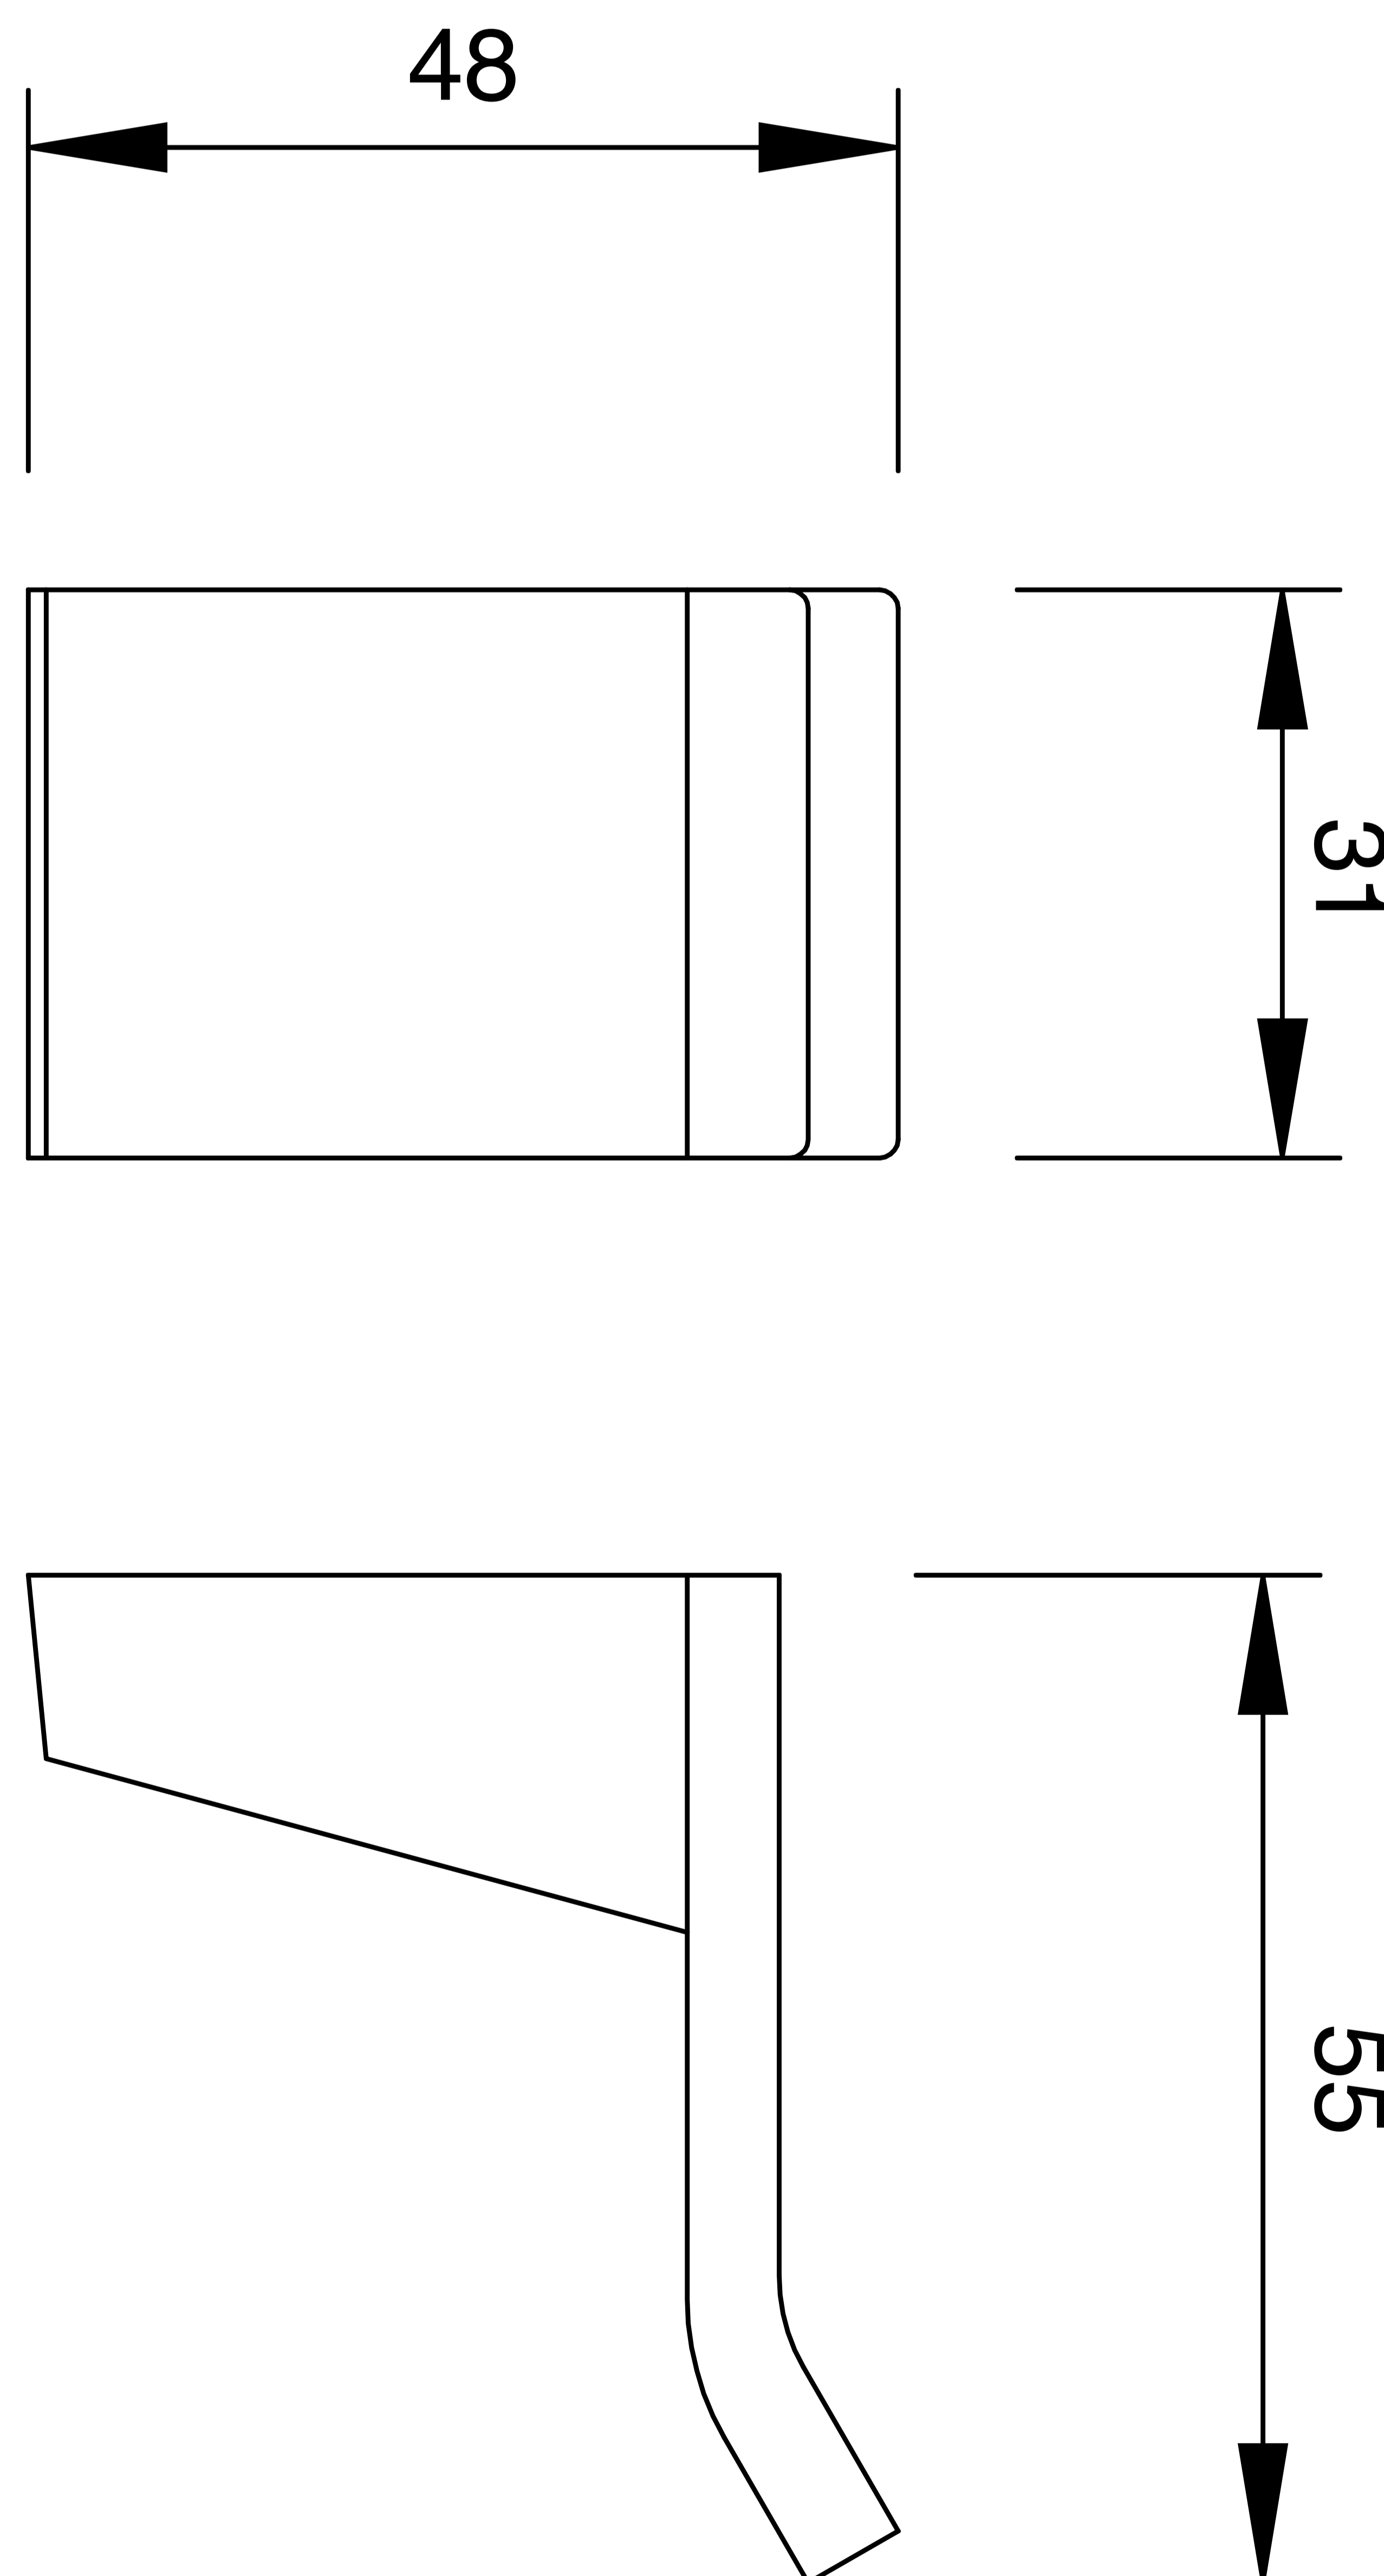

## Robe Hook

Product Code : **2721**

### Technical Drawing

All dimension are in **mm**